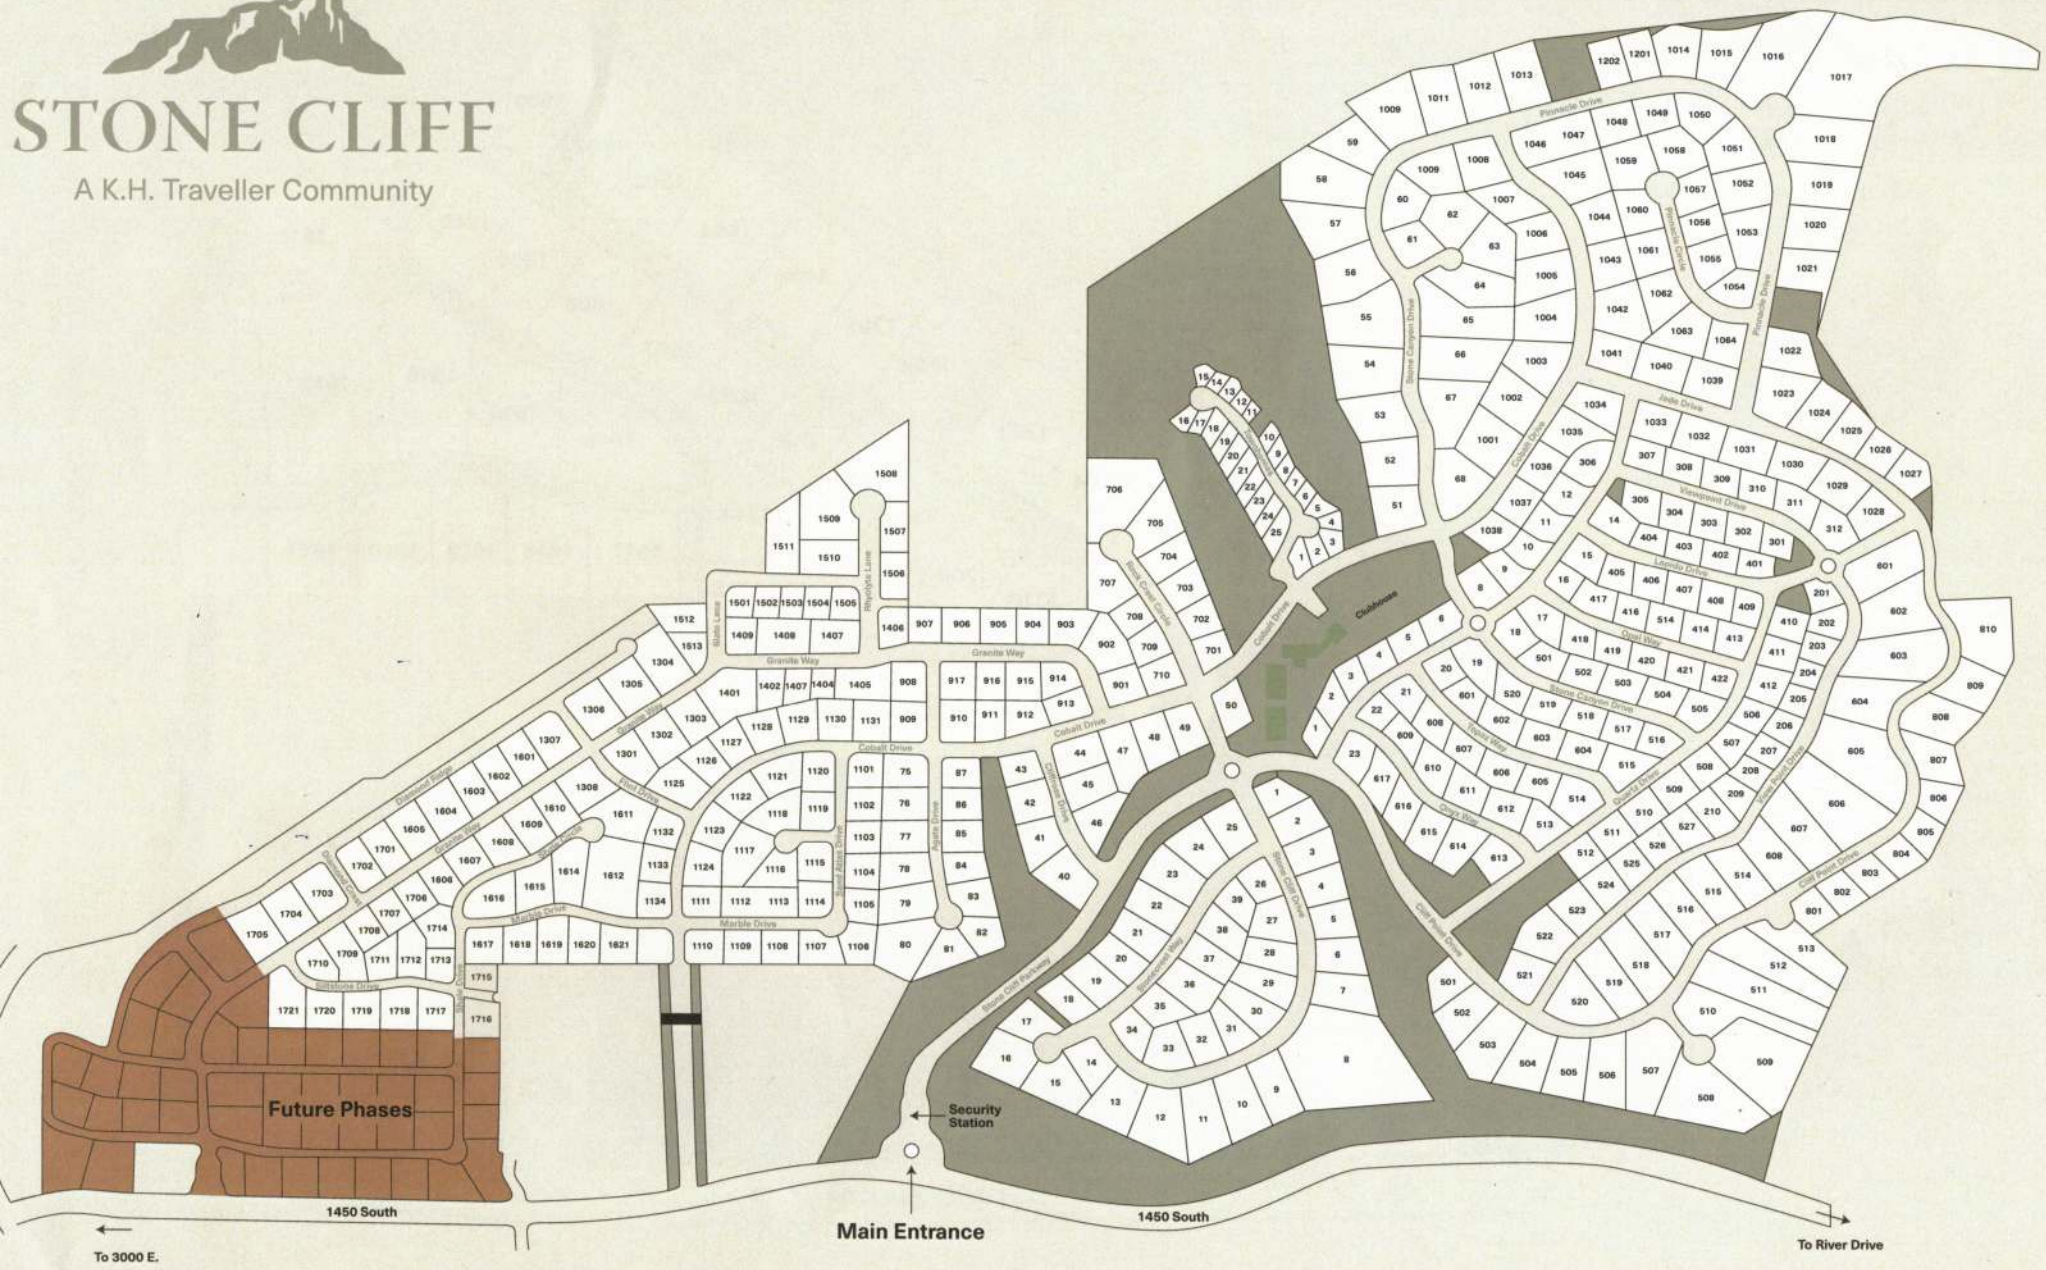

STONE CLIFF

A K.H. Traveller Community

To 3000 E.

Main Entrance

1450 South

To River Drive